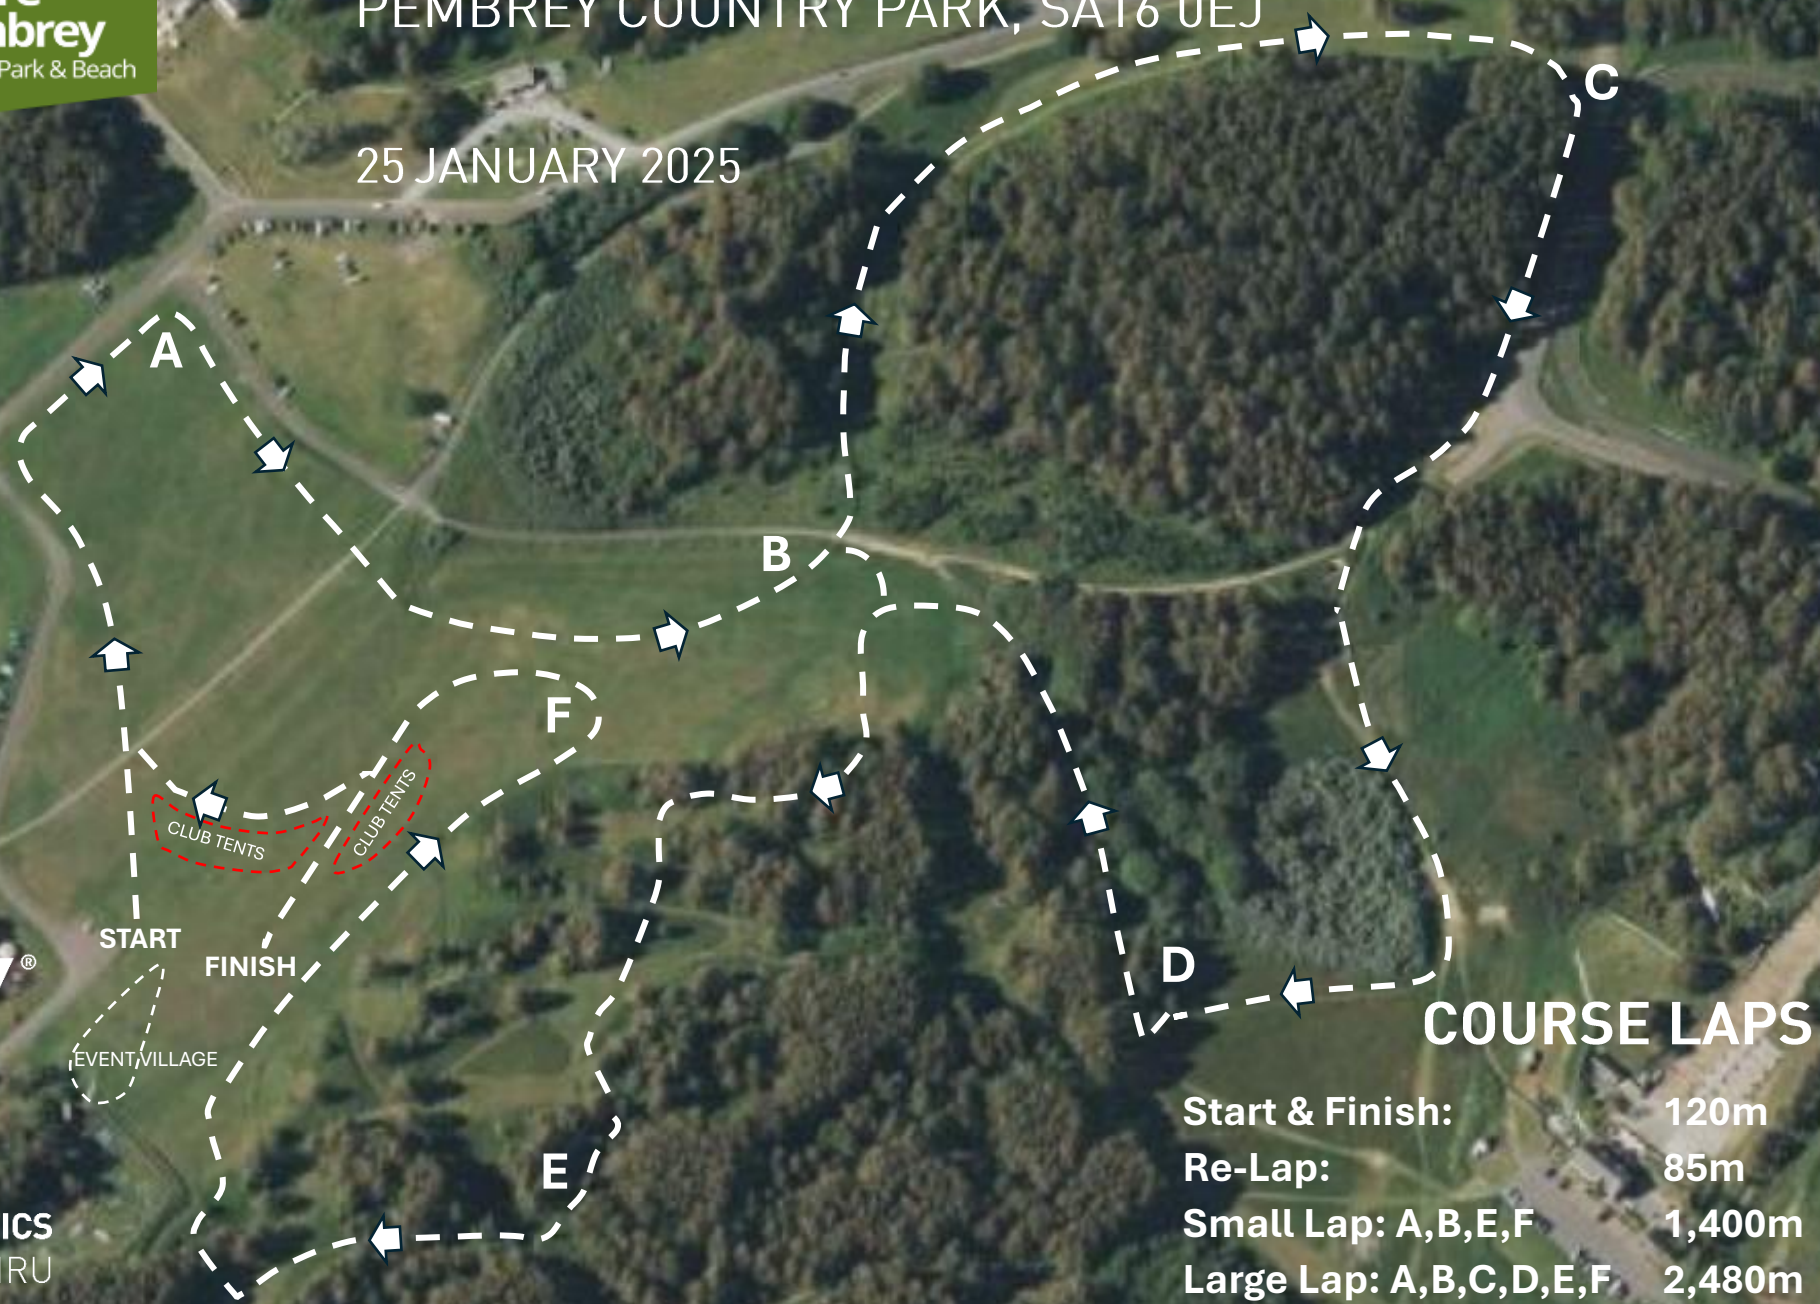

# 120<sup>TH</sup> WELSH CROSS COUNTRY CHAMPIONSHIPS

PEMBREY COUNTRY PARK, SA16 0EJ

25 JANUARY 2025

WELSH ATHLETICS  
ATHLETAU CYMRU

## COURSE LAPS

Start & Finish:	120m
Re-Lap:	85m
Small Lap: A,B,E,F	1,400m
Large Lap: A,B,C,D,E,F	2,480m